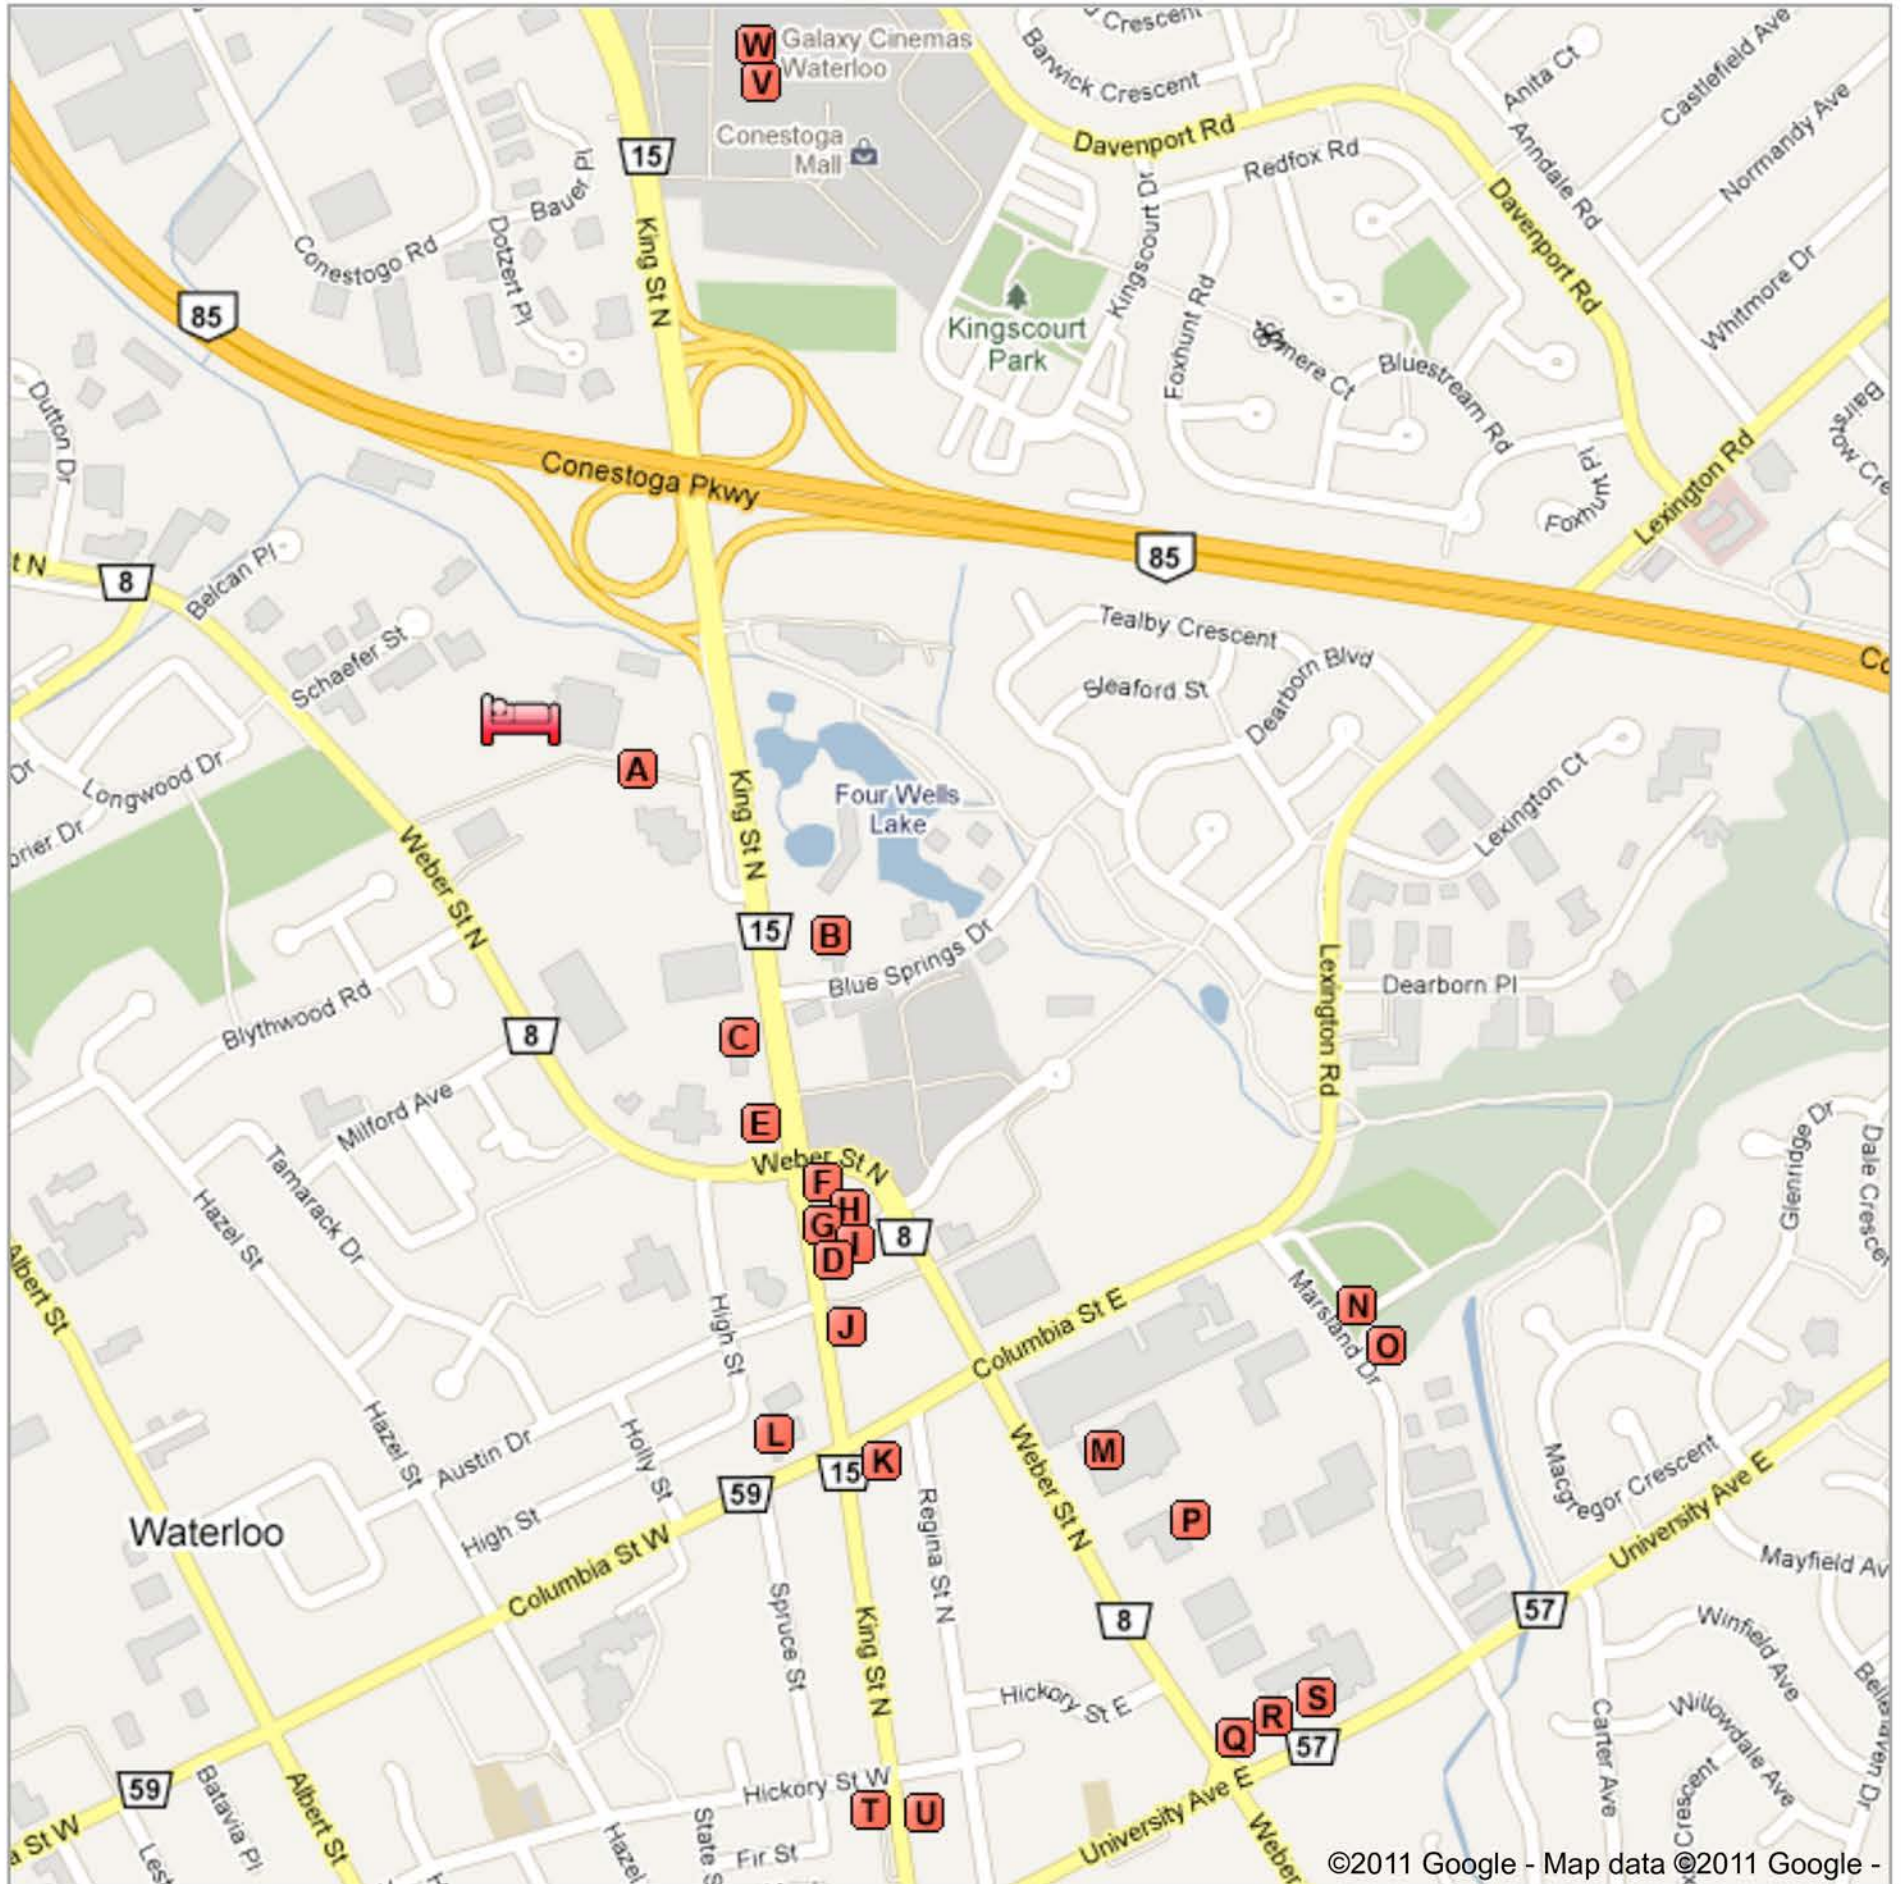

Restaurants close to Waterloo Inn

©2011 Google - Map data ©2011 Google -

- | | | |
|---|--|---|
|  Waterloo Inn |  Twice the Deal Pizza
Pizza \$ |  Swiss Chalet
BBQ Chicken \$\$ |
|  Rushes Restaurant
Contemporary American \$\$\$ |  Burger King
Fastfood \$ |  Johnny Fresco
Burgers \$ |
|  East Side Mario's
Americo-Italian \$\$ |  Ennio's Pasta House
Italian \$\$ |  Taco Bell
Tacos \$ |
|  Wildcraft Grill Bar
Contemporary American \$\$\$ |  McDonald's
Fastfood \$ |  Pizza Hut
Pizza \$ |
|  Tim Horton's
Coffee, Donuts, Sandwiches |  Bianca's Pizza
Pizza \$ |  Morty's Pub
Burgers \$ |
|  Starbucks
Coffee \$ |  Wild Wing
Chicken Wings \$ |  Bhima Warung
South East Asian \$\$\$ |
|  Harvey's
Fastfood \$ |  The Flying Dog
Grill, pasta, pizza \$\$ |  Spring Rolls
Asian \$\$ |
|  Subway
Subs \$ |  KFC
Fried Chicken \$ |  Oliver & Bonacini Café Grill
Contemporary American \$\$-\$\$\$ |